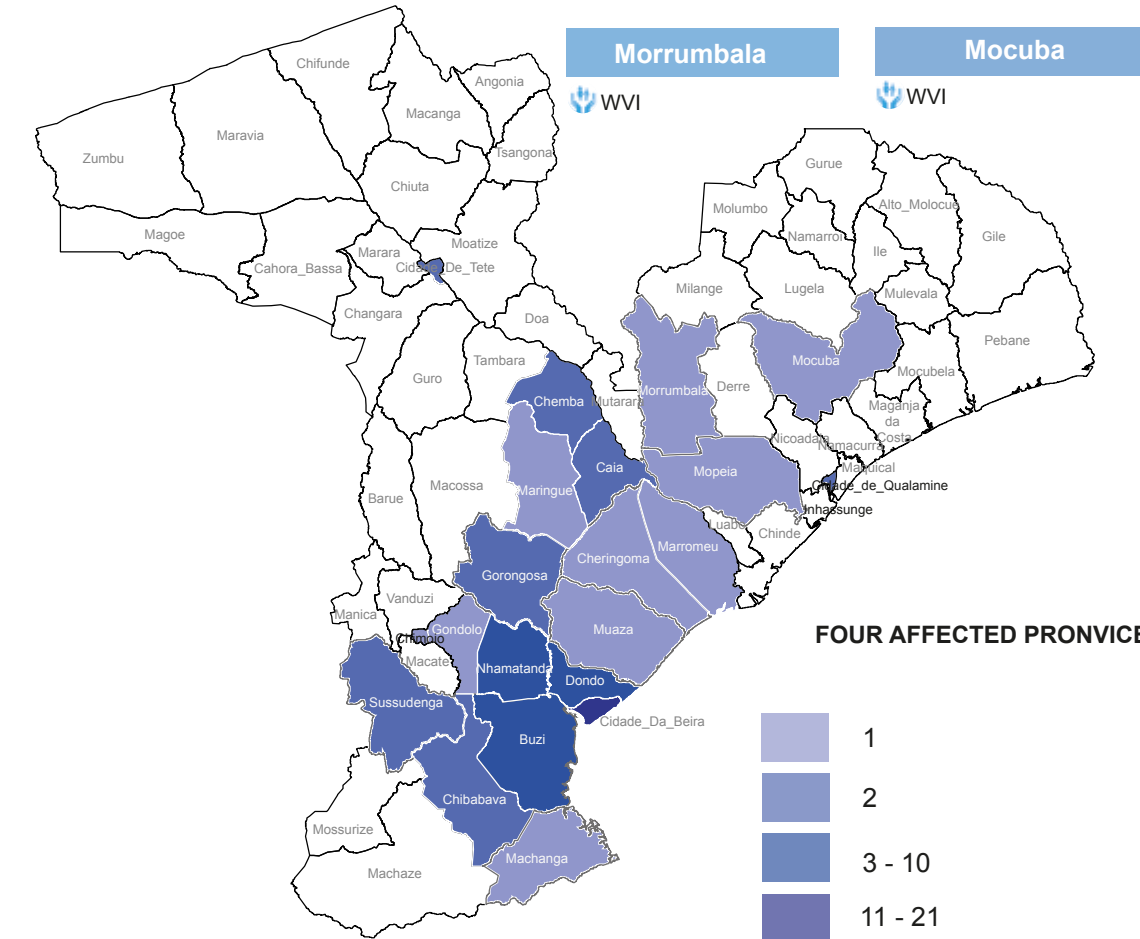

Protection Cluster - Operational Presence - April 2019

Activities of Protection Cluster including Child Protection and Gender-based Violence sub-clusters

Response Mapping

(as of 28 April 2019)

30
Partners

21
Locations

Partner breakdown

2
Government Agencies

18
International partners

4
National partners

6
UN

General Protection

Child Protection

Gender Based Violence

Cidade_De_Tete
UNFPA

Chemba
FHI360, Kupedzana

Caia
WVI
FHI360, Kupedzana

Maringue
FHI360, Kupedzana

Gorongosa
FAMOD
FHI360, CCM

Gondolo
UNICEF, ICDP

Cidade_De_Chimoio
UNFPA

Nhamatanda
UNHCR, UN Women, PNDH, FAMOD, GenderLinks
UNICEF, SCI, FWE
IFRC, COSACA, MULEiDE
UNFPA, MGCAS, FHI360, Kupedzana, Kugarissa

Sussudenga
UNICEF, SCI

Chibabava
FHI360, Kupedzana

Machanga
FHI360, CCM