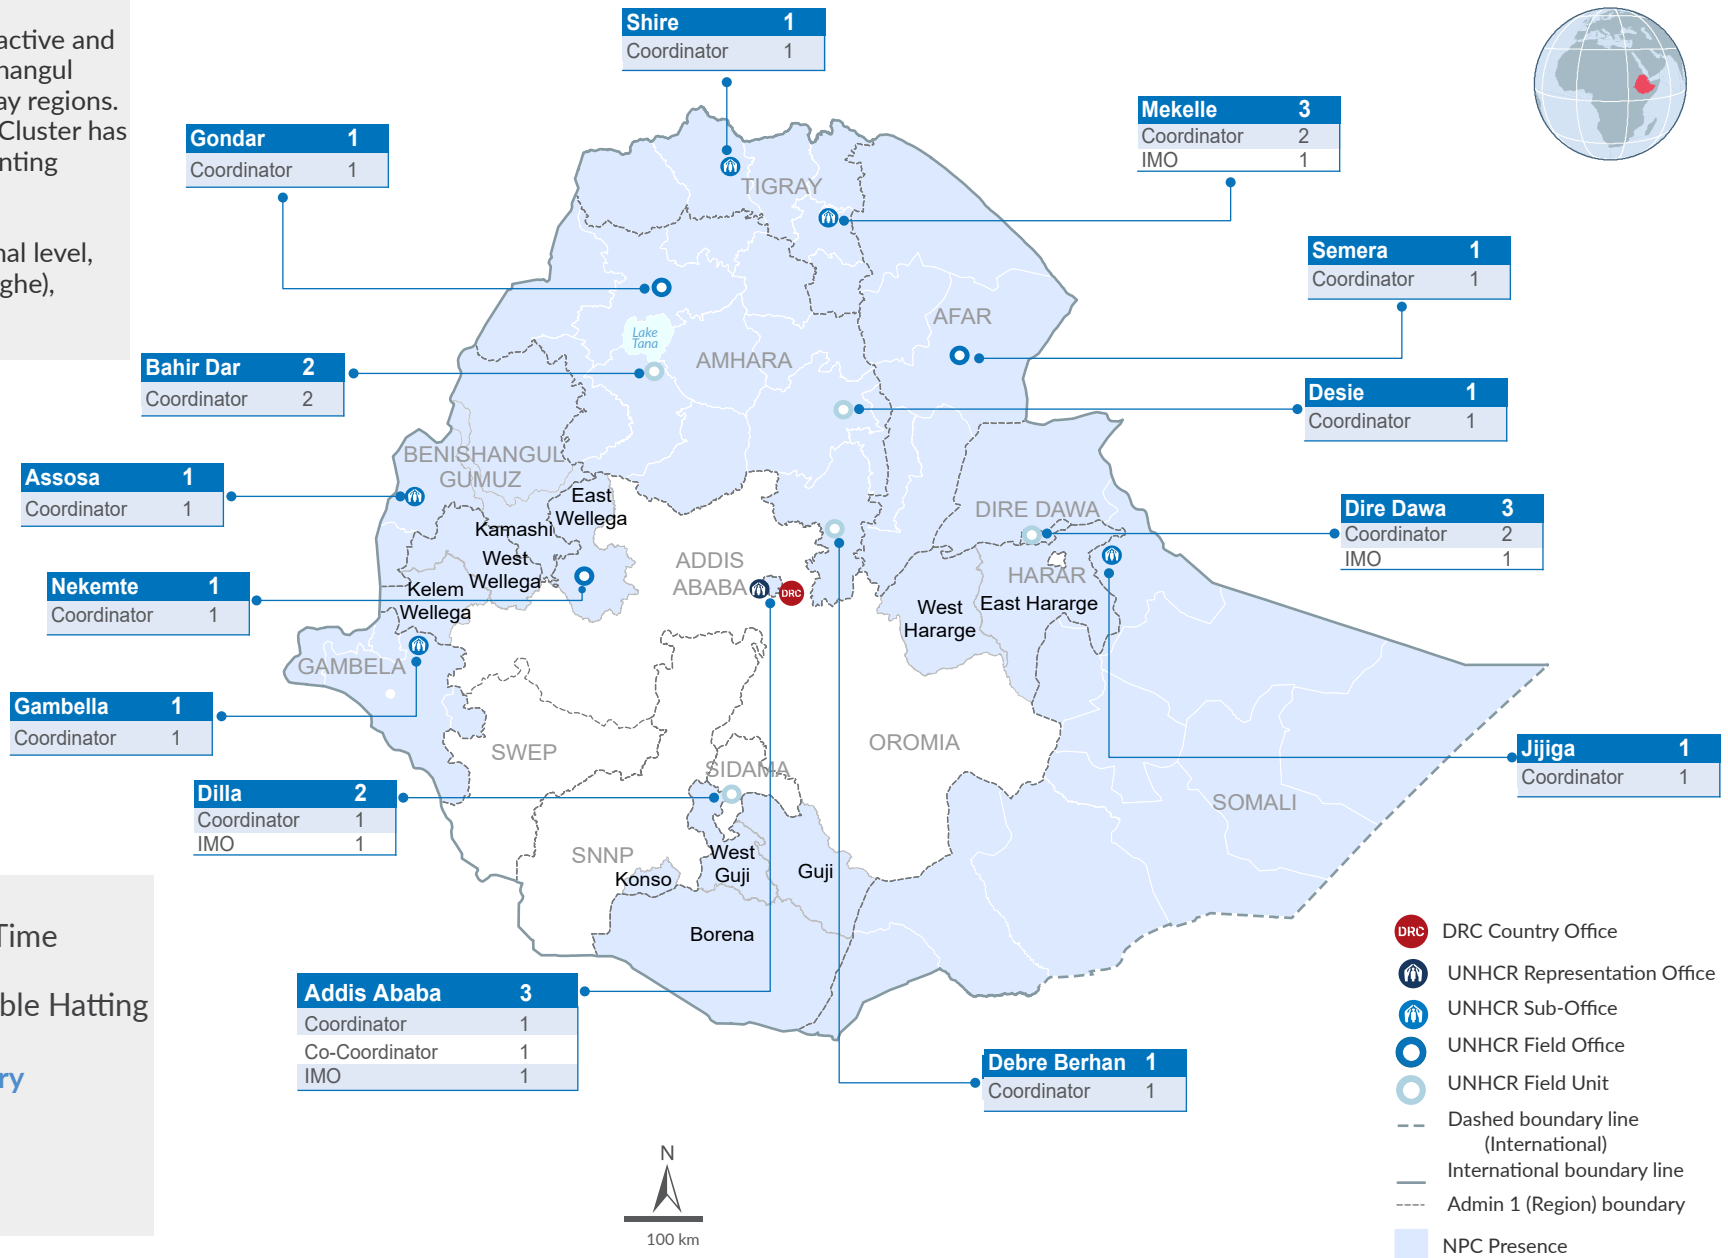

Brief Overview

The Ethiopia Protection Cluster is active and fully covering Amhara, Afar, Benishangul Gumuz, Gambella, Somali and Tigray regions. In Oromia and SNNP Regions, the Cluster has presence only in those areas presenting severe protection concerns.

IM capacity is limited to the National level, Afar, Oromia (East and West Hararge), SNNP and Tigray regions

22 Total Ethiopia Protection Staff

7 Full Time

15 Double Hatting

Breakdown by Job Category

- 17* Coordinators
- 1 Co-Coordinator
- 4 IMOs

* Kamashi & West Oromia Subcluser is temporarily filled by double hatting staff

- DRC Country Office
- UNHCR Representation Office
- UNHCR Sub-Office
- UNHCR Field Office
- UNHCR Field Unit
- Dashed boundary line (International)
- International boundary line
- Admin 1 (Region) boundary
- NPC Presence